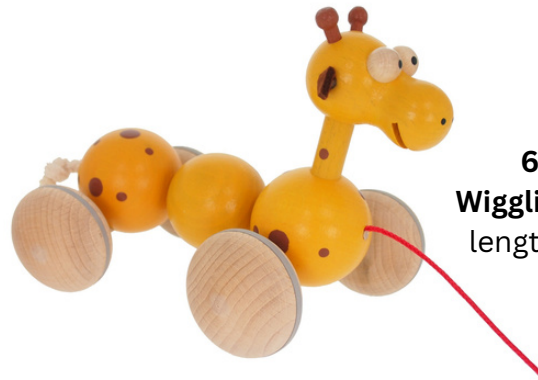

Dog
43004

Pink pony
43025

CUPS for COLOURING PENCILS

Bumblebee
42506

Crocodile
42502

Ladybird
42501

PULL ALONG TOYS

*Cheerful pulling animals
wiggle as they move*

68108
Wiggling crocodile
length - 30cm

68110
Wiggling doggy
length - 18cm

68112
Wiggling dragon
length - 19cm

68109
Wiggling giraffe
length - 20cm

*Happy pulling animals
clack when they move*

68101
Clapping doggy
length - 18cm

68104
Clapping mouse
length - 18cm

68105
Clapping frog
length - 18cm

68102
Clapping giraffe
length - 18 cm

68103
Clapping crocodile
length - 22 cm

68113
Pulling caterpillar
 length - 30cm

40080
Raven on stick
 push along toy