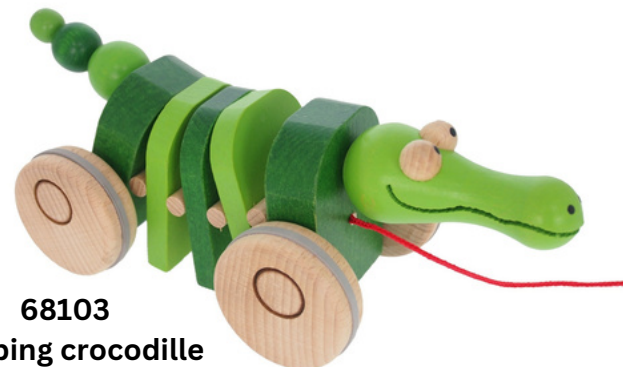

68108
Wiggling crocodile
length - 30cm

68110
Wiggling doggy
length - 18cm

68112
Wiggling dragon
length - 19cm

68109
Wiggling giraffe
length - 20cm

*Happy pulling animals
clack when they move*

68101
Clapping doggy
length - 18cm

68104
Clapping mouse
length - 18cm

68105
Clapping frog
length - 18cm

68102
Clapping giraffe
length - 18 cm

68103
Clapping crocodile
length - 22 cm

68113
Pulling caterpillar
 length - 30cm

40080
Raven on stick
 push along toy